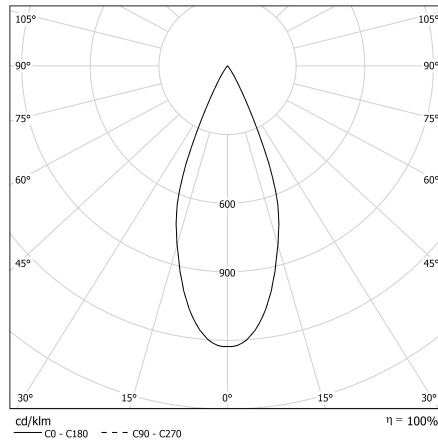

HALL LED DEEP Small

Miniaturized downlight for spot lighting. CRI>90

CODE		FLUX	SIZE	CERTIFICATIONS
38VM13K440D	13W 40° 4000K	1339lm	Ø 78mm	    

Optic

Internal aluminium reflectors and microprismatic glass.
CUT OFF > 40°.