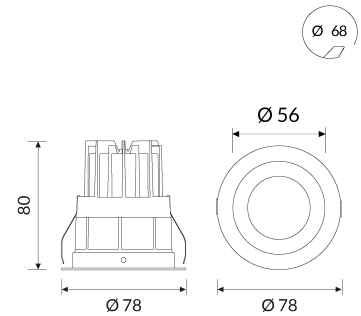

HALL LED DEEP Small

Miniaturized downlight for spot lighting. CRI>90

CODE		FLUX	SIZE	CERTIFICATIONS
38VM13K440D	13W 40° 4000K	1339lm	Ø 78mm	    

Optic

Internal aluminium reflectors and microprismatic glass.
CUT OFF > 40°.

Specifications

CRI>90;
McAdams 3;
Life Time: L80/B10 >50.000h;
5 years complete warranty;
Eye safety: RG0/RG1 in accordance with EN62471:2009

Body

Aluminium body with epoxy powder coating.

Legal References